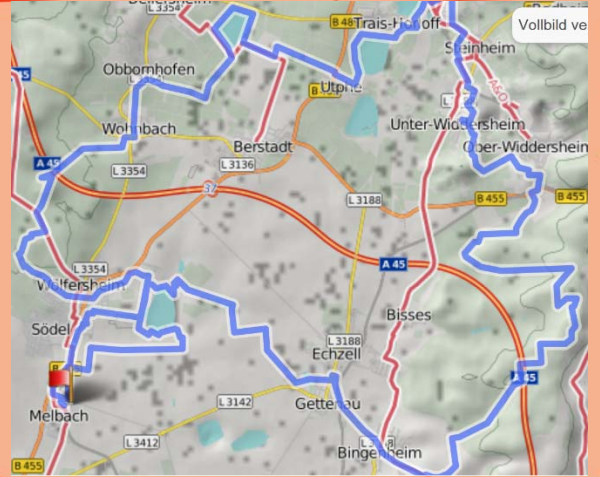

## 9 Seen CTF:

- Tour 4 = 20 Kilometer

<https://www.gpsies.com/map.do?fileId=slegfmsmqphufpjm>

Tour 3 = 35 Kilometer

<http://www.gpsies.com/map.do?fileId=todxttqxwgcmbou>

- Tour 2 = 54 Kilometer

<http://www.gpsies.com/map.do?fileId=lofenkooljrbyry>

- Tour 1 = 67 Kilometer

<http://www.gpsies.com/map.do?fileId=astacmstxprwxzdy>