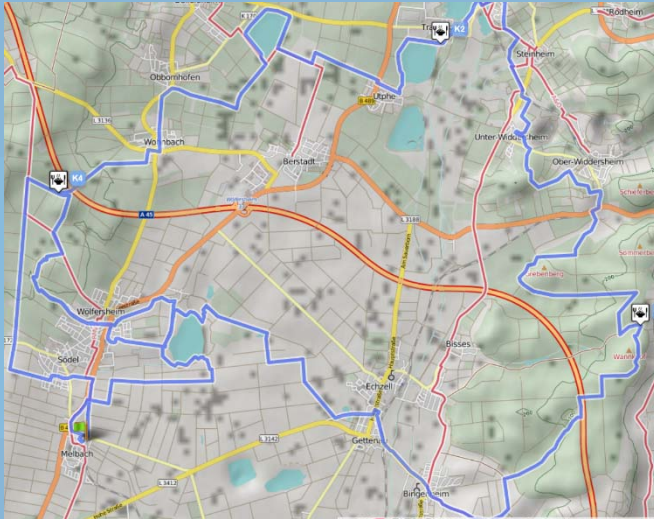

## 9 Seen CTF:

- Tour 4 = 20 Kilometer

<https://www.gpsies.com/map.do?fileId=slegfmsmqphufpjm>

Tour 3 = 35 Kilometer

<http://www.gpsies.com/map.do?fileId=todxttqxwgcmbou>

- Tour 2 = 54 Kilometer

<http://www.gpsies.com/map.do?fileId=lofenkooljrbyry>

- Tour 1 = 67 Kilometer

<http://www.gpsies.com/map.do?fileId=astacmstxprwxzdy>

## 9 Seen CTF Marathon:

- CM = 95 Kilometer

<http://www.gpsies.com/map.do?fileId=fijyzwanpacrpfga>