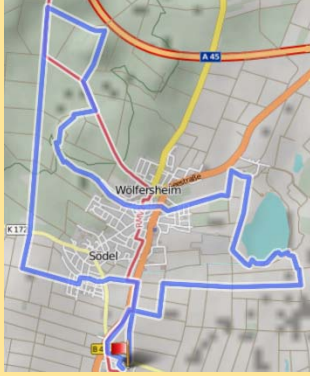

## 9 Seen CTF:

- Tour 4 = 20 Kilometer

<https://www.gpsies.com/map.do?fileId=slegfmsmqphufpjm>

Tour 3 = 35 Kilometer

<http://www.gpsies.com/map.do?fileId=todxttqxwgcmbou>

- Tour 2 = 54 Kilometer

<http://www.gpsies.com/map.do?fileId=lofenkooljrbyry>

- Tour 1 = 67 Kilometer

<http://www.gpsies.com/map.do?fileId=astacmstxprwxzdy>

## 9 Seen CTF Marathon:

- CM = 95 Kilometer

<http://www.gpsies.com/map.do?fileId=fijyzwanpacrpfga>