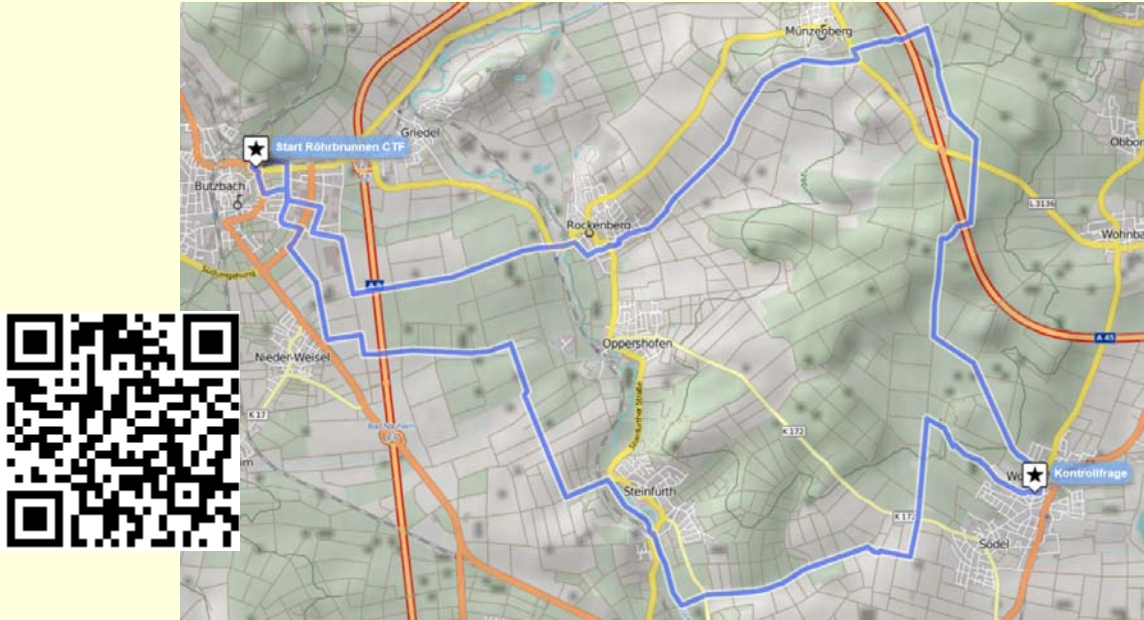

RTF Permanent:

- Nördliche Wetterau RTF-Permanent 75 Km

<http://www.gpsies.com/map.do?fileId=tnukrwhqbioacppg>

Mittlere Wetterau RTF-Permanent

www.gpsies.com/map.do?fileId=lcsgncbjilkzmiqn

- Rhein-Main RTF-Permanent

<http://www.gpsies.com/map.do?fileId=cshbrbrkaivgndc>

CTF Permanent:

- Wetterauer-Seenplatte CTF Permanent <http://www.gpsies.com/map.do?fileId=wjoqbjxabotrgbzi>

- Röhrbrunnen CTF Permanent <http://www.gpsies.com/map.do?fileId=hrzksrgvxalsobce>

- Main-Nidda CTF Permanent <http://www.gpsies.com/map.do?fileId=oqomovlizfjfcj>

9 Seen CTF:

- Tour 4 = 20 Kilometer

<http://www.gpsies.com/map.do?fileId=ygzbcjdjmnohajdv>

- Tour 3 = 35 Kilometer

<http://www.gpsies.com/map.do?fileId=todxttqxwgcmbou>