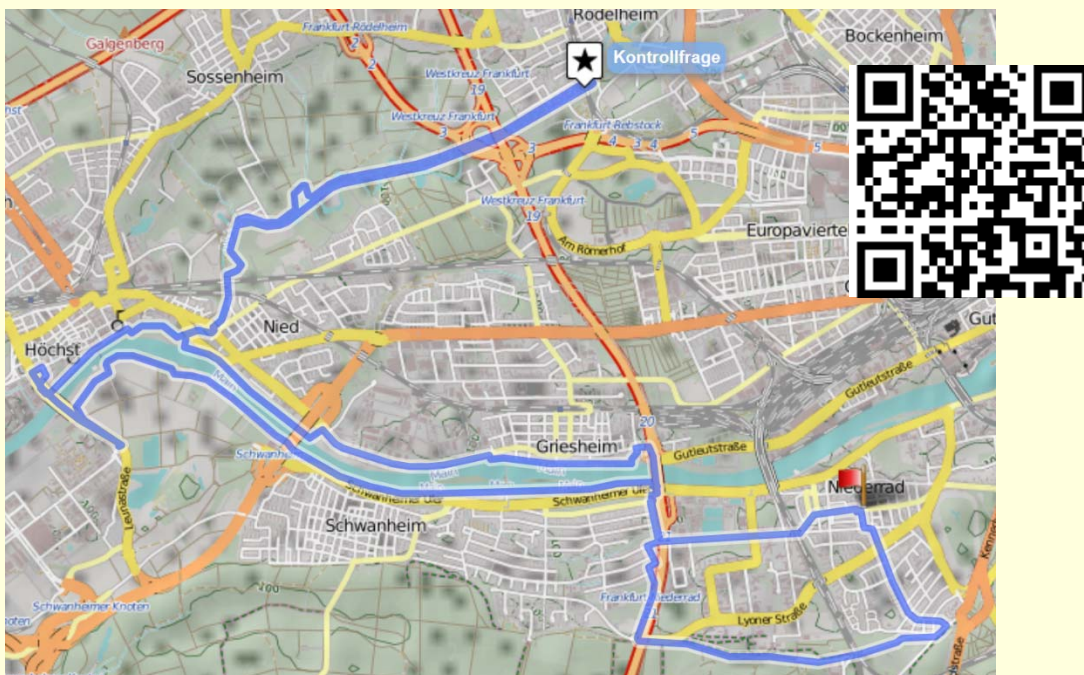

RTF Permanent:

- Nördliche Wetterau RTF-Permanent 75 Km

<http://www.gpsies.com/map.do?fileId=tnukrwhqbioacppg>

Mittlere Wetterau RTF-Permanent

www.gpsies.com/map.do?fileId=lcsgncbjilkzmiqn

- Rhein-Main RTF-Permanent

<http://www.gpsies.com/map.do?fileId=cshbrbrkaivgndc>

CTF Permanent:

- Wetterauer-Seenplatte CTF Permanent <http://www.gpsies.com/map.do?fileId=wjoqbjxabotrgbzi>

- Röhrbrunnen CTF Permanent <http://www.gpsies.com/map.do?fileId=hrzksrgvxalsobce>

- Main-Nidda CTF Permanent <http://www.gpsies.com/map.do?fileId=oqomovlizfjfcj>

9 Seen CTF:

- Tour 4 = 20 Kilometer

<http://www.gpsies.com/map.do?fileId=ygzbcjdjmnohajdv>

- Tour 3 = 35 Kilometer

<http://www.gpsies.com/map.do?fileId=todxttqxwgcmbou>